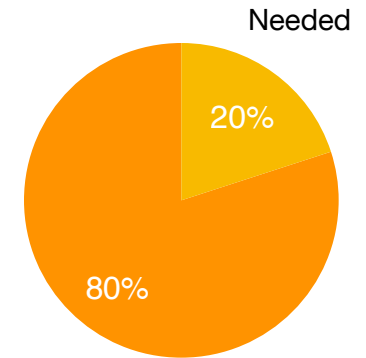

May Prayer Calendar

Sunday	Monday	Tuesday	Wednesday	Thursday	Friday	Saturday
April 29	30	May 1	2	3	4	5
Visiting Churches	Working	Working Japanese class	Support raising meetings	→		Aeslin (co-worker) from Taiwan visiting
6	7	8	9	10	11	12
Visiting Churches	Japanese class	Church Mission Board Meeting	Sight & Sound with Aeslin	Museum of the Bible with Aeslin		Aeslin leaves
13	14	15	16	17	18	19
Visiting Churches	Working	Working Japanese class	Support raising meetings	→		
20	21	22	23	24	25	26
Visiting Churches	Working	Working Japanese class	Support raising meetings	→		
27	28	29	30	31	June 1	2
Visiting Churches	Travel to Tennessee to accomplish requirements to return to Japan	→				

Current Support

Pledged