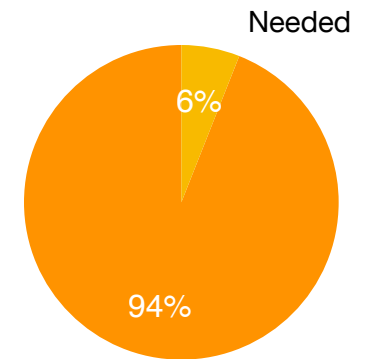

June Prayer Calendar

Sunday	Monday	Tuesday	Wednesday	Thursday	Friday	Saturday	
May 27	28	29	30	31	June 1	2	
Visiting Churches	Travel to TN for requirements to return to Japan	→				Travel home from TN	
3	4	5	6	7	8	9	
Shippensburg E-Free Church	Junko Matsuda (co-worker) arrives	Support meetings & VBS preparation	→			VBS set up day	
10	11	12	13	14	15	16	
Air Hill BIC Church	VBS at Air Hill BIC Church	VBS at Air Hill BIC Church	VBS at Air Hill BIC Church	VBS at Air Hill BIC Church	VBS at Air Hill BIC Church		
17	18	19	20	21	22	23	
Visiting Churches	Support meetings	→				Thank You Night for those who have joined my team!	
24	25	26	27	28	29	30	
Grace Bible Chapel in NJ	Travel to Word of Life Headquarters in NY	→					

Current Support

Pledged