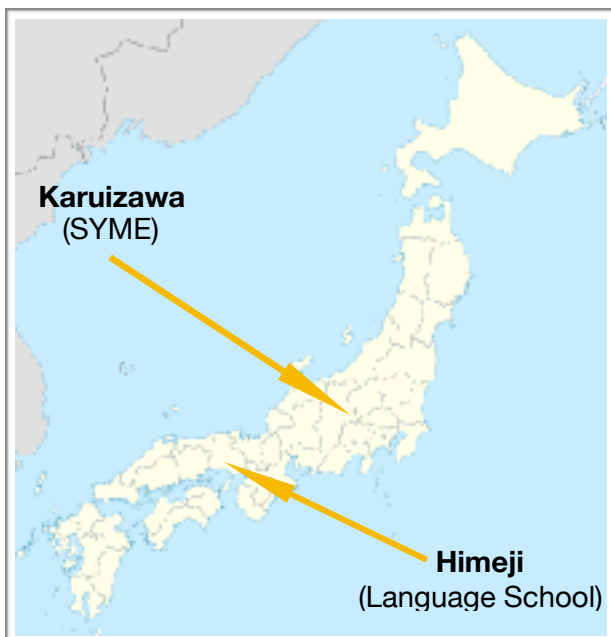

*SYME events in blue, Himeji Language School student events in black.

Japanese Class Schedule

Tuesday—Friday

10:00 Class

11:00 Class

12:00 Lunch

1:00 Class

2:00 Class