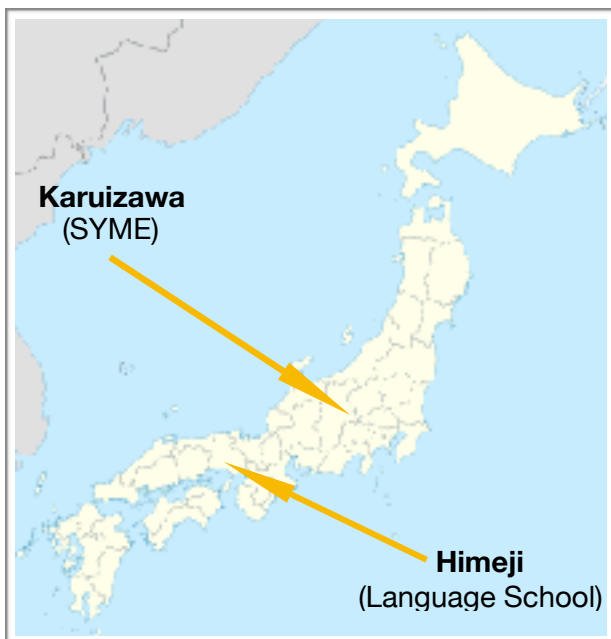

October Prayer Calendar

Sunday	Monday	Tuesday	Wednesday	Thursday	Friday	Saturday
30	October 1	2	3	4	5	6
Himeji Church		English Cafe	Church Prayer Meeting		SYME Heart to Heart & Man to Man Bible Study	English Cafe
7	8	9	10	11	12	13
Himeji Church English Cafe in Takasaki		English Cafe	Church Prayer Meeting			English Cafe
14	15	16	17	18	19	20
Himeji Church SYME Break		English Cafe	Church Prayer Meeting			English Cafe
21	22	23	24	25	26	27
Himeji Church English Cafe in Takasaki		English Cafe	Church Prayer Meeting			English Cafe Kid's English Outreach at Asama Church
28	29	30	31	November 1	2	3
Himeji Church		English Cafe	School Cultural Trip Church Prayer Meeting			

*SYME events in blue, Himeji Language School student events in black.

Japanese Class Schedule

Tuesday—Friday

10:00 Class

11:00 Class

12:00 Lunch

1:00 Class

2:00 Class