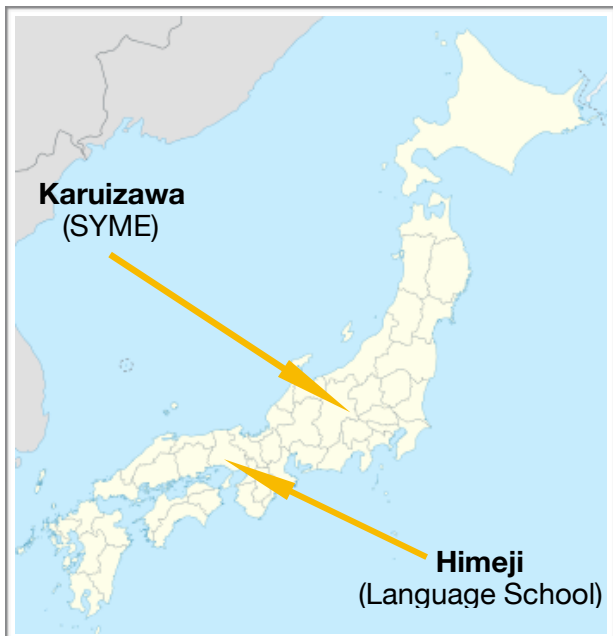

*SYME events in blue, Himeji Language School student events in black.

Japanese Class Schedule

Tuesday, Thursday, Friday

10:00 Class

11:00 Class

12:00 Lunch

1:00 Class

2:00 Class