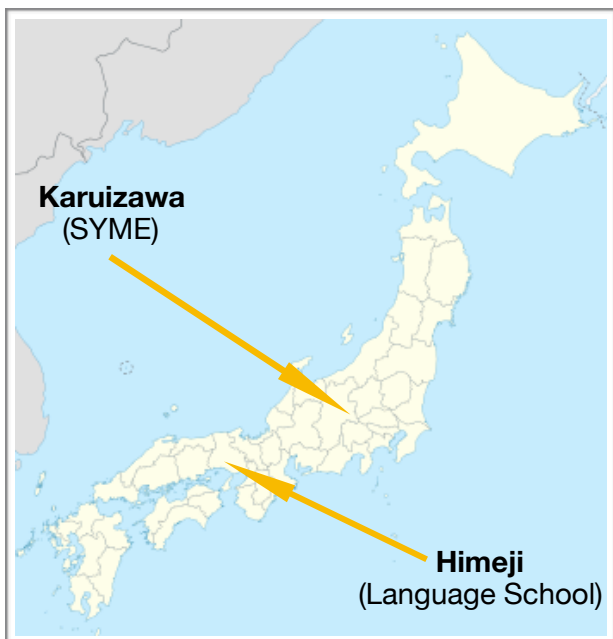

December Prayer Calendar

Sunday	Monday	Tuesday	Wednesday	Thursday	Friday	Saturday
25	26	27	28	29	30	December 1
Himeji Church		English Cafe (last one for this year in Karuizawa)	Prayer Meeting		Japanese School Testing Day	English Cafe Kid's Christmas Outreach
2	3	4	5	6	7	8
Himeji Church English Cafe in Takasaki			Prayer Meeting Student Testing Day	Man to Man Heart to Heart Bible Study	Youth Event	English Cafe
9	10	11	12	13	14	15
Himeji Church	Student Testing Day	Japanese School Testing Day	Prayer Meeting Women's Christmas Event			English Cafe SYME Graduation!
16	17	18	19	20	21	22
Himeji Church Youth Christmas			Prayer Meeting			Japanese School break
23	24	25	26	27	28	29
Himeji Church Christmas	Himeji Church Candlelight Service		Prayer Meeting <i>Lynelle comes to Japan!</i>			
30	31	January 1	2	3	4	5
Himeji Church			Prayer Meeting			

*SYME events in blue, Himeji Language School student events in black.

Japanese Class Schedule

Tuesday, Thursday, Friday

10:00 Class

11:00 Class

12:00 Lunch

1:00 Class

2:00 Class

Wednesday

1:00 Class